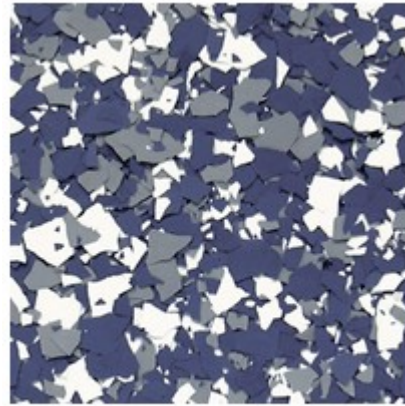

COLOR CHIPS / NEON BLUE

Směsi chipsů

COLOR CHIPS / BLACK MARBLE BLEND

COLOR CHIPS / HARLEY MIX

COLOR CHIPS / DARK EARTH TONE

COLOR CHIPS / ELECTRIC BLUE BLEND

COLOR CHIPS / BLACK MARBLE SPARKLE BLEND

COLOR CHIPS / HOCKEYTOWN BLEND

COLOR CHIPS / LIGHT EARTH TONE

COLOR CHIPS / WINE BARREL BLEND

COLOR CHIPS / AUTUMN BROWN

COLOR CHIPS / DESERT SAND

COLOR CHIPS / MIDNIGHT

COLOR CHIPS / DARK EARTH TONE SPARKLE

Speciální chipsy

Metalické chipsy

PURE METALLIC NATURALS GOLD 1/16 (ADDITIVE FLAKES) PURE METALLIC NATURALS GOLD 1/4 (ADDITIVE FLAKES) PURE METALLIC NATURALS SILVER 1/16 (ADDITIVE FLAKES)

PURE METALLIC NATURALS SILVER 1/4 (ADDITIVE FLAKES) PURE METALLIC METALLIGHT BROWN 1/8 (ADDITIVE FLAKES) PURE METALLIC METALLIGHT BEIGE 1/8 (ADDITIVE FLAKES)