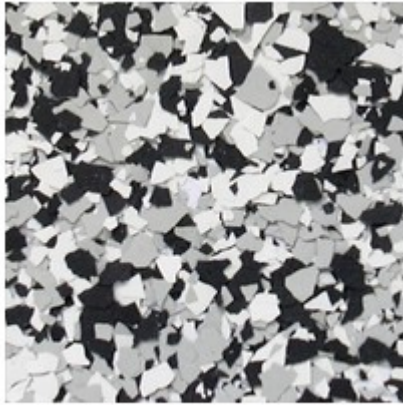

COLOR CHIPS / LIGHT BLUE

COLOR CHIPS / DOVE GRAY

COLOR CHIPS / TWILIGHT PURPLE

COLOR CHIPS / JD GREEN

COLOR CHIPS / MEDIUM GRAY

COLOR CHIPS / LILAC PURPLE

COLOR CHIPS / BRIGHT BLUE

COLOR CHIPS / CHOCOLATE

COLOR CHIPS / PRIMARY YELLOW

COLOR CHIPS / PUMPKIN ORANGE

Neonové chipsy

COLOR CHIPS / NEON PINK

COLOR CHIPS / NEON ORANGE

COLOR CHIPS / NEON YELLOW

COLOR CHIPS / NEON RED

COLOR CHIPS / NEON GREEN

COLOR CHIPS / NEON BLUE

Směsi chipsů

COLOR CHIPS / BLACK MARBLE BLEND

COLOR CHIPS / HARLEY MIX

COLOR CHIPS / DARK EARTH TONE

COLOR CHIPS / ELECTRIC BLUE BLEND

COLOR CHIPS / BLACK MARBLE SPARKLE BLEND

COLOR CHIPS / HOCKEYTOWN BLEND