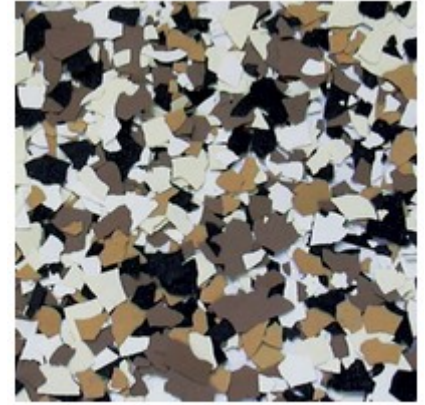

COLOR CHIPS / PRIMARY YELLOW

COLOR CHIPS / PUMPKIN ORANGE

Neonové chipsy

COLOR CHIPS / NEON PINK

COLOR CHIPS / NEON ORANGE

COLOR CHIPS / NEON YELLOW

COLOR CHIPS / NEON RED

COLOR CHIPS / NEON GREEN

COLOR CHIPS / NEON BLUE

Směsi chipsů

COLOR CHIPS / BLACK MARBLE BLEND

COLOR CHIPS / HARLEY MIX

COLOR CHIPS / DARK EARTH TONE

COLOR CHIPS / ELECTRIC BLUE BLEND

COLOR CHIPS / BLACK MARBLE SPARKLE BLEND

COLOR CHIPS / HOCKEYTOWN BLEND

COLOR CHIPS / LIGHT EARTH TONE

COLOR CHIPS / WINE BARREL BLEND

COLOR CHIPS / AUTUMN BROWN

COLOR CHIPS / DESERT SAND

COLOR CHIPS / MIDNIGHT

COLOR CHIPS / DARK EARTH TONE SPARKLE

Speciální chipsy

Metalické chipsy

PURE METALLIC NATURALS GOLD 1/16 (ADDITIVE FLAKES) PURE METALLIC NATURALS GOLD 1/4 (ADDITIVE FLAKES) PURE METALLIC NATURALS SILVER 1/16 (ADDITIVE FLAKES)

PURE METALLIC NATURALS SILVER 1/4 (ADDITIVE FLAKES) PURE METALLIC METALLIGHT BROWN 1/8 (ADDITIVE FLAKES) PURE METALLIC METALLIGHT BEIGE 1/8 (ADDITIVE FLAKES)