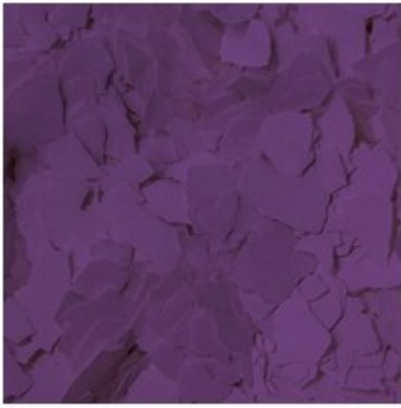

COLOR CHIPS / GRAPHITE

COLOR CHIPS / BURGUNDY

COLOR CHIPS / GRAPE PURPLE

COLOR CHIPS / IVORY

COLOR CHIPS / NAVY BLUE

COLOR CHIPS / DARK GRAY

COLOR CHIPS / SLATE BLUE

COLOR CHIPS / SUNRISE YELLOW

COLOR CHIPS / BRIGHT RED

COLOR CHIPS / BRIGHT ORANGE

COLOR CHIPS / ROSE

COLOR CHIPS / GOLD

COLOR CHIPS / CHERRY RED

COLOR CHIPS / DARK TEAL

COLOR CHIPS / TAN

COLOR CHIPS / RUSTIC RED

COLOR CHIPS / LIGHT BLUE

COLOR CHIPS / DOVE GRAY

COLOR CHIPS / TWILIGHT PURPLE

COLOR CHIPS / JD GREEN

COLOR CHIPS / MEDIUM GRAY

COLOR CHIPS / LILAC PURPLE

COLOR CHIPS / BRIGHT BLUE

COLOR CHIPS / CHOCOLATE

COLOR CHIPS / PRIMARY YELLOW

COLOR CHIPS / PUMPKIN ORANGE

Neonové chipsy

COLOR CHIPS / NEON PINK

COLOR CHIPS / NEON ORANGE

COLOR CHIPS / NEON YELLOW

COLOR CHIPS / NEON RED

COLOR CHIPS / NEON GREEN