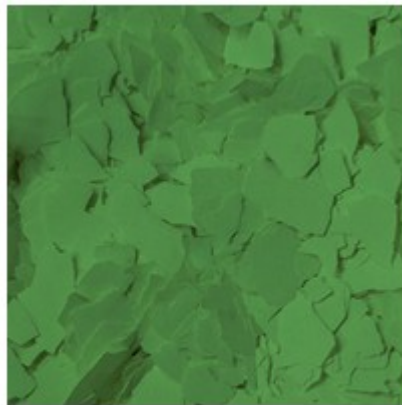

COLOR CHIPS / GRAPHITE

COLOR CHIPS / BURGUNDY

COLOR CHIPS / GRAPE PURPLE

COLOR CHIPS / IVORY

COLOR CHIPS / NAVY BLUE

COLOR CHIPS / DARK GRAY

COLOR CHIPS / SLATE BLUE

COLOR CHIPS / SUNRISE YELLOW

COLOR CHIPS / BRIGHT RED

COLOR CHIPS / BRIGHT ORANGE

COLOR CHIPS / ROSE

COLOR CHIPS / GOLD

COLOR CHIPS / CHERRY RED

COLOR CHIPS / DARK TEAL

COLOR CHIPS / TAN

COLOR CHIPS / RUSTIC RED

COLOR CHIPS / LIGHT BLUE

COLOR CHIPS / DOVE GRAY

COLOR CHIPS / TWILIGHT PURPLE

COLOR CHIPS / JD GREEN

COLOR CHIPS / MEDIUM GRAY

COLOR CHIPS / LILAC PURPLE

COLOR CHIPS / BRIGHT BLUE

COLOR CHIPS / CHOCOLATE