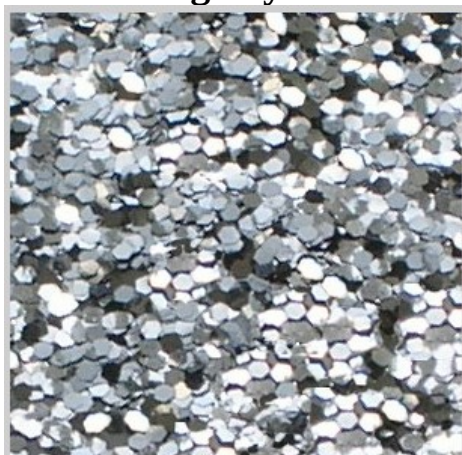

Podlahové glitry

Silver Sparkle
Effects Additive