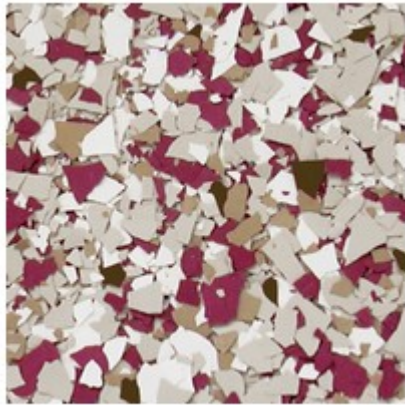

COLOR CHIPS / PRIMARY YELLOW

COLOR CHIPS / PUMPKIN ORANGE

Neonové chipsy

COLOR CHIPS / NEON PINK

COLOR CHIPS / NEON ORANGE

COLOR CHIPS / NEON YELLOW

COLOR CHIPS / NEON RED

COLOR CHIPS / NEON GREEN

COLOR CHIPS / NEON BLUE

Směsi chipsů

COLOR CHIPS / BLACK MARBLE BLEND

COLOR CHIPS / HARLEY MIX

COLOR CHIPS / DARK EARTH TONE

COLOR CHIPS / ELECTRIC BLUE BLEND

COLOR CHIPS / BLACK MARBLE SPARKLE BLEND

COLOR CHIPS / HOCKEYTOWN BLEND

COLOR CHIPS / LIGHT EARTH TONE

COLOR CHIPS / WINE BARREL BLEND

COLOR CHIPS / AUTUMN BROWN

COLOR CHIPS / DESERT SAND

COLOR CHIPS / MIDNIGHT

COLOR CHIPS / DARK EARTH TONE SPARKLE

Speciální chipsy

Metalické chipsy

PURE METALLIC NATURALS GOLD 1/16 (ADDITIVE FLAKES) PURE METALLIC NATURALS GOLD 1/4 (ADDITIVE FLAKES) PURE METALLIC NATURALS SILVER 1/16 (ADDITIVE FLAKES)

PURE METALLIC NATURALS SILVER 1/4 (ADDITIVE FLAKES) PURE METALLIC METALLIGHT BROWN 1/8 (ADDITIVE FLAKES) PURE METALLIC METALLIGHT BEIGE 1/8 (ADDITIVE FLAKES)