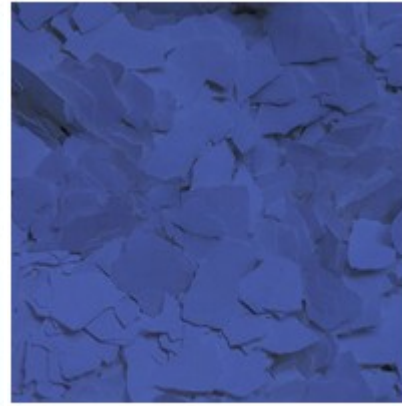

VZORNÍK CHIPSŮ

COLOR CHIPS / WHITE

COLOR CHIPS / TAUPE

COLOR CHIPS / COCOA

COLOR CHIPS / FOREST GREEN

COLOR CHIPS / PRIMARY BLUE

COLOR CHIPS / DARK BROWN

COLOR CHIPS / LIGHT GRAY

COLOR CHIPS / LIGHT BROWN

COLOR CHIPS / LIGHT GREEN

COLOR CHIPS / MAUVE

COLOR CHIPS / BLACK

COLOR CHIPS / ARMY GREEN

COLOR CHIPS / PALE ORANGE

COLOR CHIPS / OLIVE GREEN

COLOR CHIPS / CREAM

COLOR CHIPS / LIGHT EARTH TONE

COLOR CHIPS / WINE BARREL BLEND

COLOR CHIPS / AUTUMN BROWN

COLOR CHIPS / DESERT SAND

COLOR CHIPS / MIDNIGHT

COLOR CHIPS / DARK EARTH TONE SPARKLE

Speciální chipsy

Metalické chipsy

PURE METALLIC NATURALS GOLD 1/16 (ADDITIVE FLAKES) PURE METALLIC NATURALS GOLD 1/4 (ADDITIVE FLAKES) PURE METALLIC NATURALS SILVER 1/16 (ADDITIVE FLAKES)

PURE METALLIC NATURALS SILVER 1/4 (ADDITIVE FLAKES) PURE METALLIC METALLIGHT BROWN 1/8 (ADDITIVE FLAKES) PURE METALLIC METALLIGHT BEIGE 1/8 (ADDITIVE FLAKES)