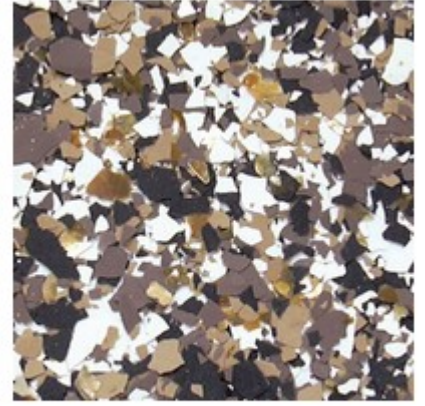

COLOR CHIPS / GRAPHITE

COLOR CHIPS / BURGUNDY

COLOR CHIPS / GRAPE PURPLE

COLOR CHIPS / IVORY

COLOR CHIPS / NAVY BLUE

COLOR CHIPS / DARK GRAY

COLOR CHIPS / SLATE BLUE

COLOR CHIPS / SUNRISE YELLOW

COLOR CHIPS / NEON BLUE

Směsi chipsů

COLOR CHIPS / BLACK MARBLE BLEND

COLOR CHIPS / HARLEY MIX

COLOR CHIPS / DARK EARTH TONE

COLOR CHIPS / ELECTRIC BLUE BLEND

COLOR CHIPS / BLACK MARBLE SPARKLE BLEND

COLOR CHIPS / HOCKEYTOWN BLEND

COLOR CHIPS / LIGHT EARTH TONE

COLOR CHIPS / WINE BARREL BLEND

COLOR CHIPS / AUTUMN BROWN

COLOR CHIPS / DESERT SAND

COLOR CHIPS / MIDNIGHT

COLOR CHIPS / DARK EARTH TONE SPARKLE

Speciální chipsy

Metalické chipsy

PURE METALLIC NATURALS GOLD 1/16 (ADDITIVE FLAKES) PURE METALLIC NATURALS GOLD 1/4 (ADDITIVE FLAKES) PURE METALLIC NATURALS SILVER 1/16 (ADDITIVE FLAKES)

PURE METALLIC NATURALS SILVER 1/4 (ADDITIVE FLAKES) PURE METALLIC METALLIGHT BROWN 1/8 (ADDITIVE FLAKES) PURE METALLIC METALLIGHT BEIGE 1/8 (ADDITIVE FLAKES)