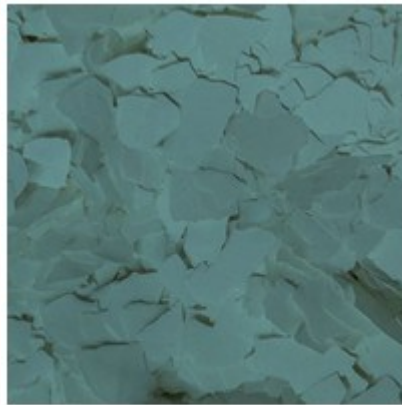

COLOR CHIPS / GRAPHITE

COLOR CHIPS / BURGUNDY

COLOR CHIPS / GRAPE PURPLE

COLOR CHIPS / IVORY

COLOR CHIPS / NAVY BLUE

COLOR CHIPS / DARK GRAY

COLOR CHIPS / SLATE BLUE

COLOR CHIPS / SUNRISE YELLOW

COLOR CHIPS / BRIGHT RED

COLOR CHIPS / BRIGHT ORANGE

COLOR CHIPS / ROSE

COLOR CHIPS / GOLD

COLOR CHIPS / CHERRY RED

COLOR CHIPS / DARK TEAL

COLOR CHIPS / TAN

COLOR CHIPS / RUSTIC RED

COLOR CHIPS / LIGHT BLUE

COLOR CHIPS / DOVE GRAY

COLOR CHIPS / TWILIGHT PURPLE

COLOR CHIPS / JD GREEN

COLOR CHIPS / MEDIUM GRAY

COLOR CHIPS / LILAC PURPLE

COLOR CHIPS / BRIGHT BLUE

COLOR CHIPS / CHOCOLATE