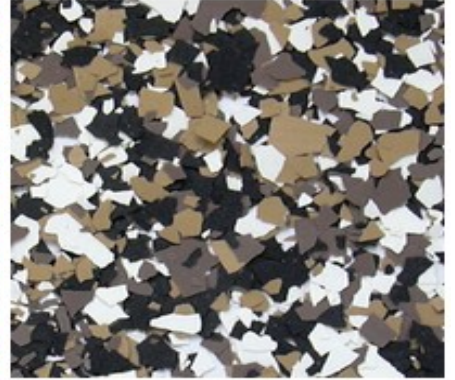

COLOR CHIPS / NEON BLUE

Směsi chipsů

COLOR CHIPS / BLACK MARBLE BLEND

COLOR CHIPS / HARLEY MIX

COLOR CHIPS / DARK EARTH TONE

COLOR CHIPS / ELECTRIC BLUE BLEND

COLOR CHIPS / BLACK MARBLE SPARKLE BLEND

COLOR CHIPS / HOCKEYTOWN BLEND

COLOR CHIPS / LIGHT EARTH TONE

COLOR CHIPS / WINE BARREL BLEND

COLOR CHIPS / AUTUMN BROWN

COLOR CHIPS / DESERT SAND

COLOR CHIPS / MIDNIGHT

COLOR CHIPS / DARK EARTH TONE SPARKLE

Speciální chipsy

Metalické chipsy

PURE METALLIC NATURALS GOLD 1/16 (ADDITIVE FLAKES) PURE METALLIC NATURALS GOLD 1/4 (ADDITIVE FLAKES) PURE METALLIC NATURALS SILVER 1/16 (ADDITIVE FLAKES)

PURE METALLIC NATURALS SILVER 1/4 (ADDITIVE FLAKES) PURE METALLIC METALLIGHT BROWN 1/8 (ADDITIVE FLAKES) PURE METALLIC METALLIGHT BEIGE 1/8 (ADDITIVE FLAKES)