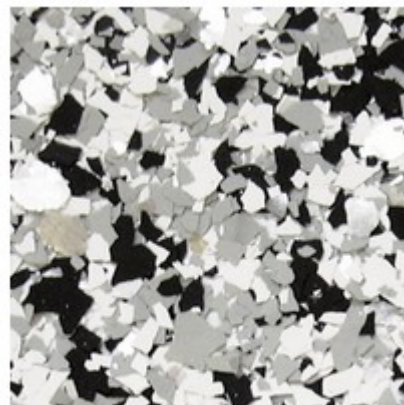

COLOR CHIPS / NEON BLUE

Směsi chipsů

COLOR CHIPS / BLACK MARBLE BLEND

COLOR CHIPS / HARLEY MIX

COLOR CHIPS / DARK EARTH TONE

COLOR CHIPS / ELECTRIC BLUE BLEND

COLOR CHIPS / BLACK MARBLE SPARKLE BLEND

COLOR CHIPS / HOCKEYTOWN BLEND

COLOR CHIPS / LIGHT EARTH TONE

COLOR CHIPS / WINE BARREL BLEND

COLOR CHIPS / AUTUMN BROWN

COLOR CHIPS / DESERT SAND

COLOR CHIPS / MIDNIGHT

COLOR CHIPS / DARK EARTH TONE SPARKLE

Speciální chipsy

Metalické chipsy

PURE METALLIC NATURALS GOLD 1/16 (ADDITIVE FLAKES) PURE METALLIC NATURALS GOLD 1/4 (ADDITIVE FLAKES) PURE METALLIC NATURALS SILVER 1/16 (ADDITIVE FLAKES)

PURE METALLIC NATURALS SILVER 1/4 (ADDITIVE FLAKES) PURE METALLIC METALLIGHT BROWN 1/8 (ADDITIVE FLAKES) PURE METALLIC METALLIGHT BEIGE 1/8 (ADDITIVE FLAKES)