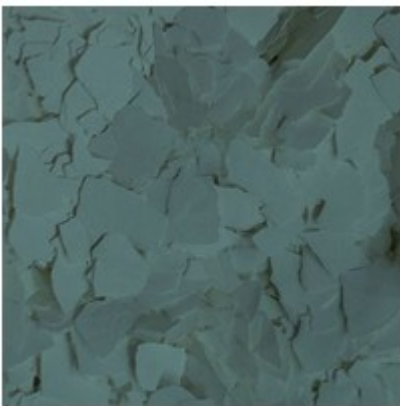

VZORNÍK CHIPSŮ

COLOR CHIPS / WHITE

COLOR CHIPS / TAUPE

COLOR CHIPS / COCOA

COLOR CHIPS / FOREST GREEN

COLOR CHIPS / PRIMARY BLUE

COLOR CHIPS / DARK BROWN

COLOR CHIPS / LIGHT GRAY

COLOR CHIPS / LIGHT BROWN

COLOR CHIPS / LIGHT GREEN

COLOR CHIPS / MAUVE

COLOR CHIPS / BLACK

COLOR CHIPS / ARMY GREEN

COLOR CHIPS / PALE ORANGE

COLOR CHIPS / OLIVE GREEN

COLOR CHIPS / CREAM

PURE METALLIC NATURALS GOLD 1/16 (ADDITIVE FLAKES) PURE METALLIC NATURALS GOLD 1/4 (ADDITIVE FLAKES) PURE METALLIC NATURALS SILVER 1/16 (ADDITIVE FLAKES)

PURE METALLIC NATURALS SILVER 1/4 (ADDITIVE FLAKES) PURE METALLIC METALLIGHT BROWN 1/8 (ADDITIVE FLAKES) PURE METALLIC METALLIGHT BEIGE 1/8 (ADDITIVE FLAKES)